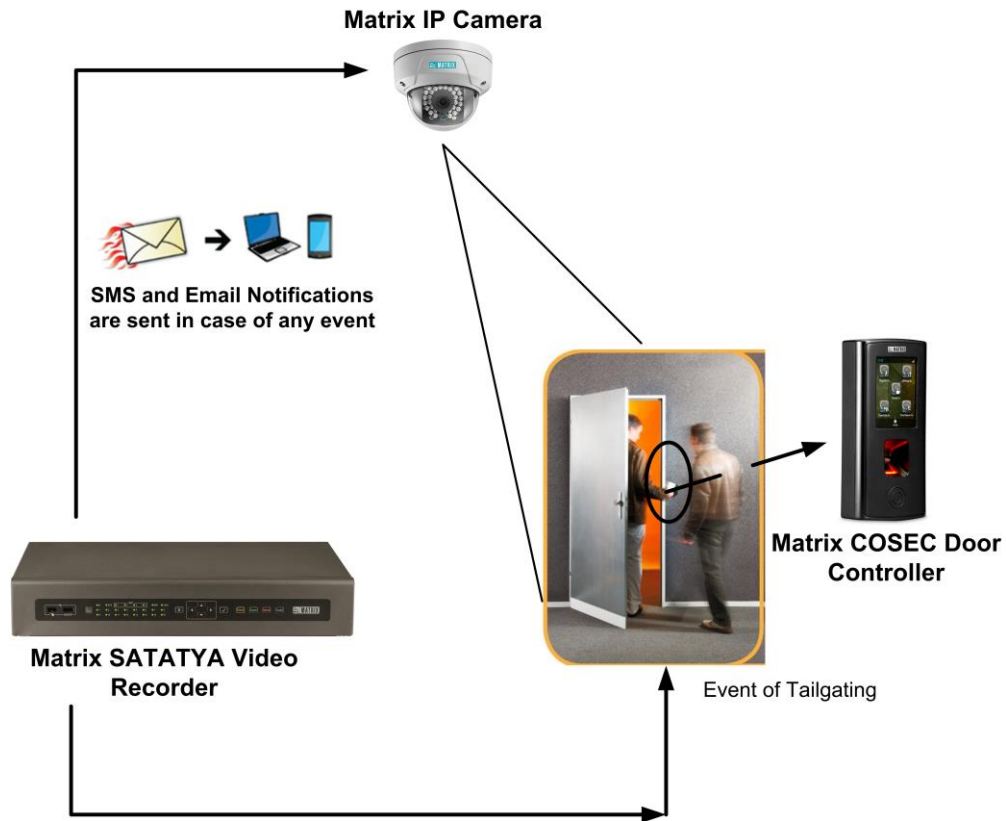

Application Diagram:

Benefits of Integration:

- Complete Tightly Integrated Security Solution from Single Vendor
- Proactive Security rather than Reactive Security
- Peace of Mind even when not Physically Present on the Premise
- Reduce Cost of Security Personnel
- Increased Safety of Employees and Property

Target Audience:

- Large Enterprises and Corporate
- Branch Offices
- Hotels, Clubs, Private Offices and Godowns
- Residential Areas, Shopping Malls and Retail Stores

Release	
Product Name	SATATYA
Software Version	Matrix SATATYA

Due to continuous technology upgradation, product specifications and features are subject to change without notice.
Matrix Proprietary and Confidential.